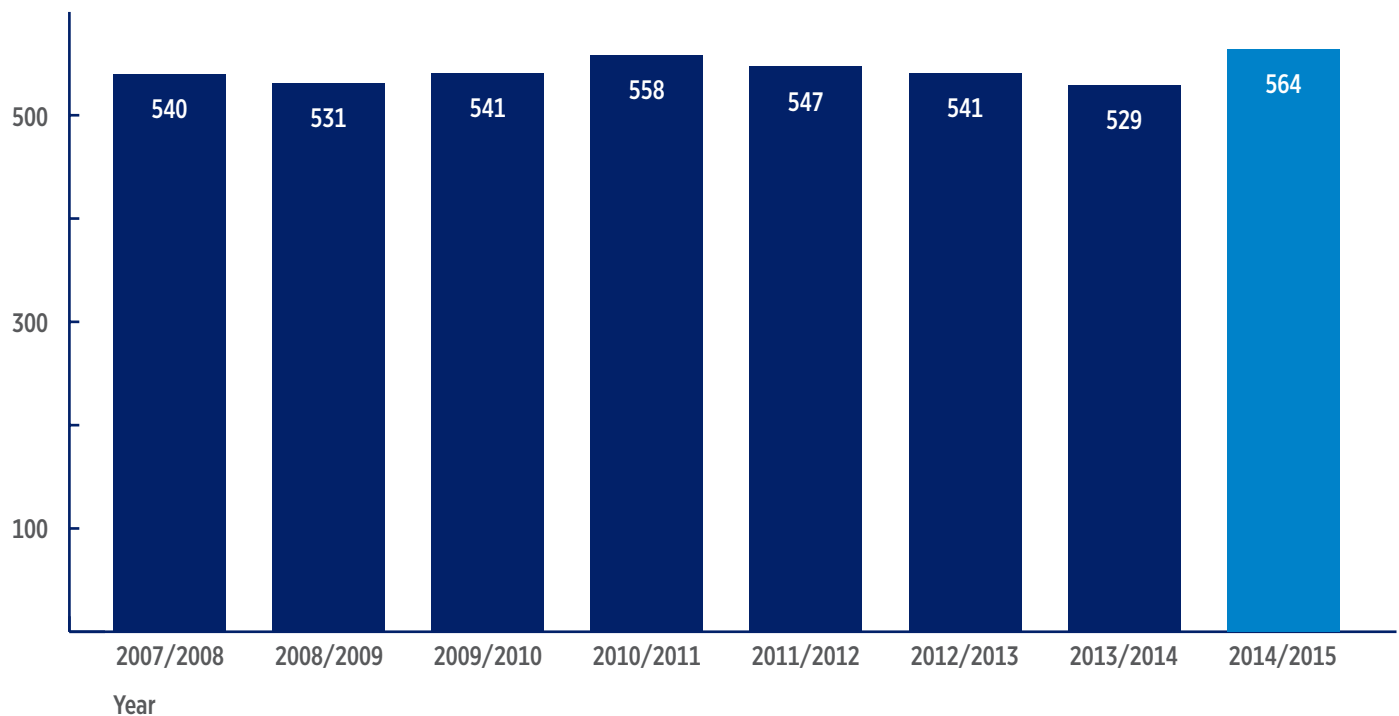

Annual provisional suicide statistics 2014/15

A total of 564 people died by suicide in New Zealand in 2014/15

Number of people

Suicide rates (per 100,000 population)

Annual provisional suicide statistics 2014/15

428 males died by suicide

136 females died by suicide

The number of people who died by suicide

Number of people

Annual provisional suicide statistics 2014/15

Suicide rates (per 100,000 population)

Annual provisional suicide statistics 2014/15