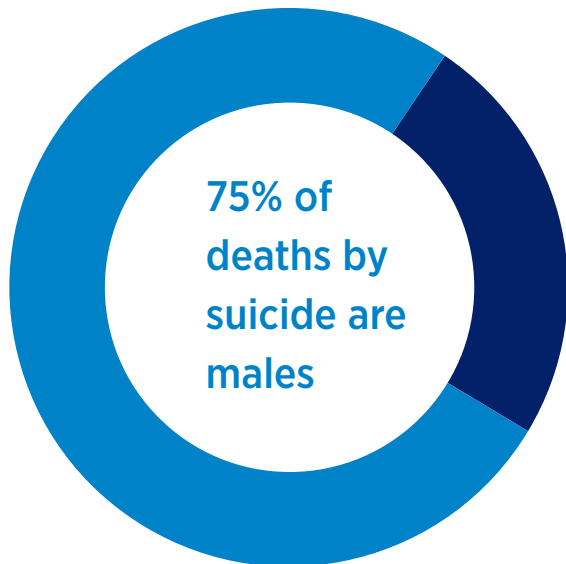

Annual provisional suicide statistics 2014/15

A total of 564 people died by suicide in New Zealand in 2014/15

Number of people

Suicide rates (per 100,000 population)

Annual provisional suicide statistics 2014/15

428 males died by suicide

136 females died by suicide

The number of people who died by suicide

Number of people

Annual provisional suicide statistics 2014/15

Suicide rates (per 100,000 population)

Annual provisional suicide statistics 2014/15