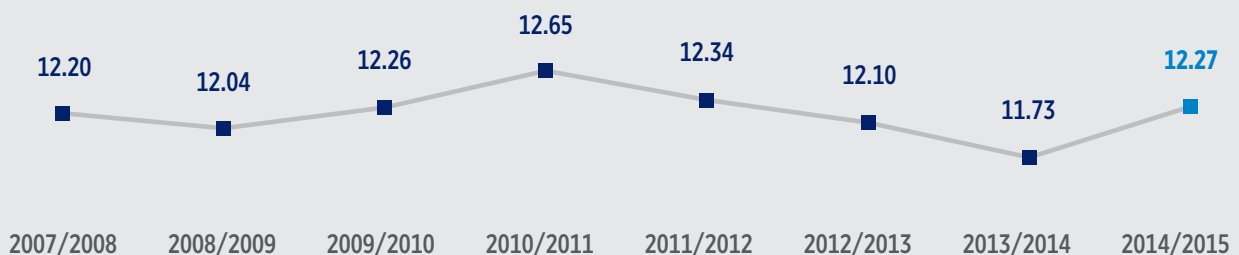

Annual provisional suicide statistics 2014/15

A total of 564 people died by suicide in New Zealand in 2014/15

Number of people

Suicide rates (per 100,000 population)

Annual provisional suicide statistics 2014/15

428 males died by suicide

136 females died by suicide

The number of people who died by suicide

Number of people

Annual provisional suicide statistics 2014/15

Suicide rates (per 100,000 population)

Annual provisional suicide statistics 2014/15