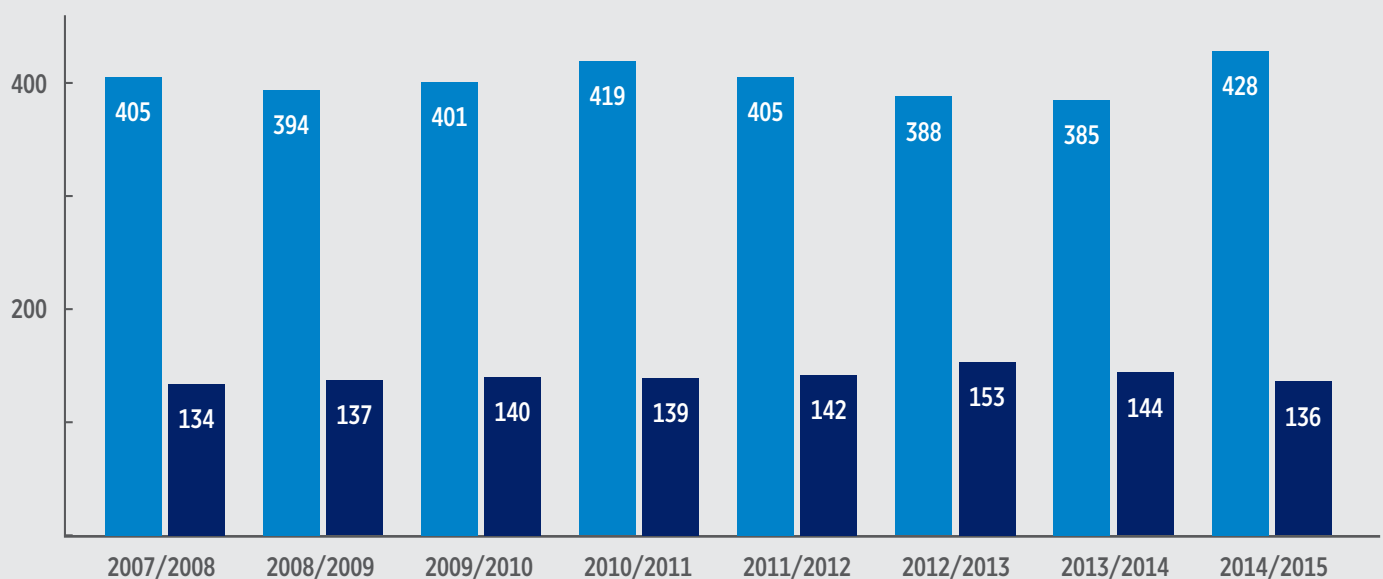

Annual provisional suicide statistics 2014/15

A total of 564 people died by suicide in New Zealand in 2014/15

Number of people

Suicide rates (per 100,000 population)

Annual provisional suicide statistics 2014/15

428 males died by suicide

136 females died by suicide

The number of people who died by suicide

Number of people

Annual provisional suicide statistics 2014/15

Suicide rates (per 100,000 population)

Annual provisional suicide statistics 2014/15

*Regions by DHB

Annual provisional suicide statistics 2014/15

METHOD