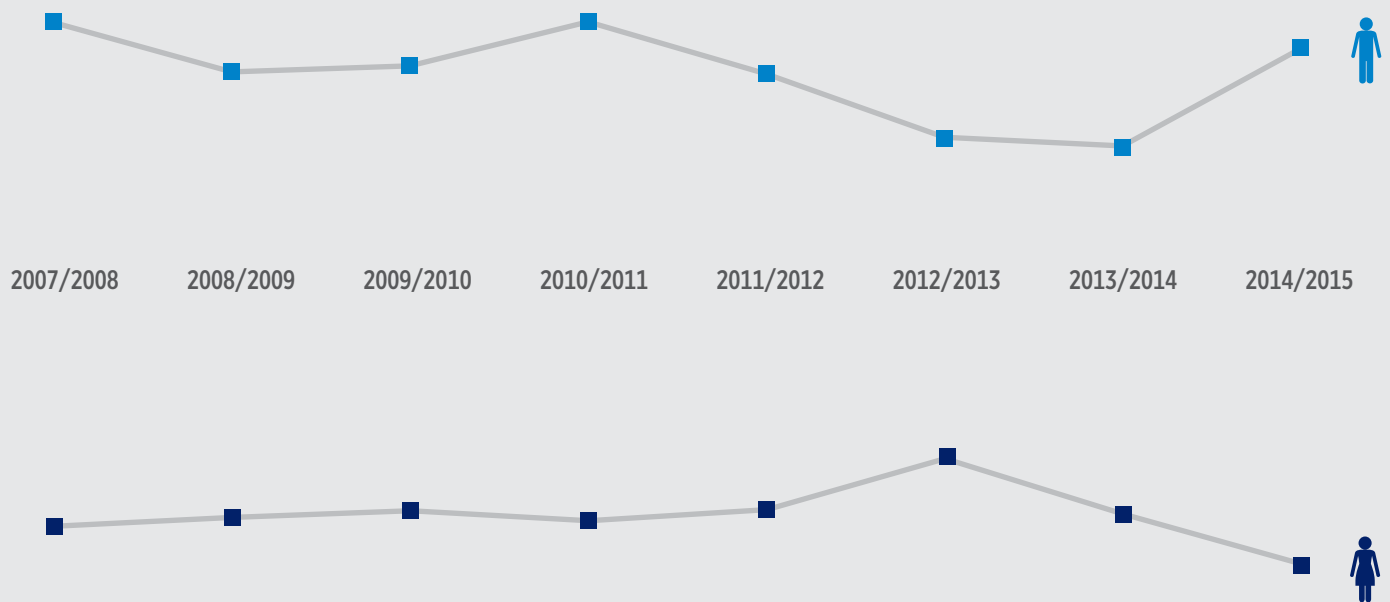

Annual provisional suicide statistics 2014/15

A total of 564 people died by suicide in New Zealand in 2014/15

Number of people

Suicide rates (per 100,000 population)

Annual provisional suicide statistics 2014/15

428 males died by suicide

136 females died by suicide

The number of people who died by suicide

Number of people

Annual provisional suicide statistics 2014/15

Suicide rates (per 100,000 population)

Annual provisional suicide statistics 2014/15

*Regions by DHB

Annual provisional suicide statistics 2014/15

METHOD